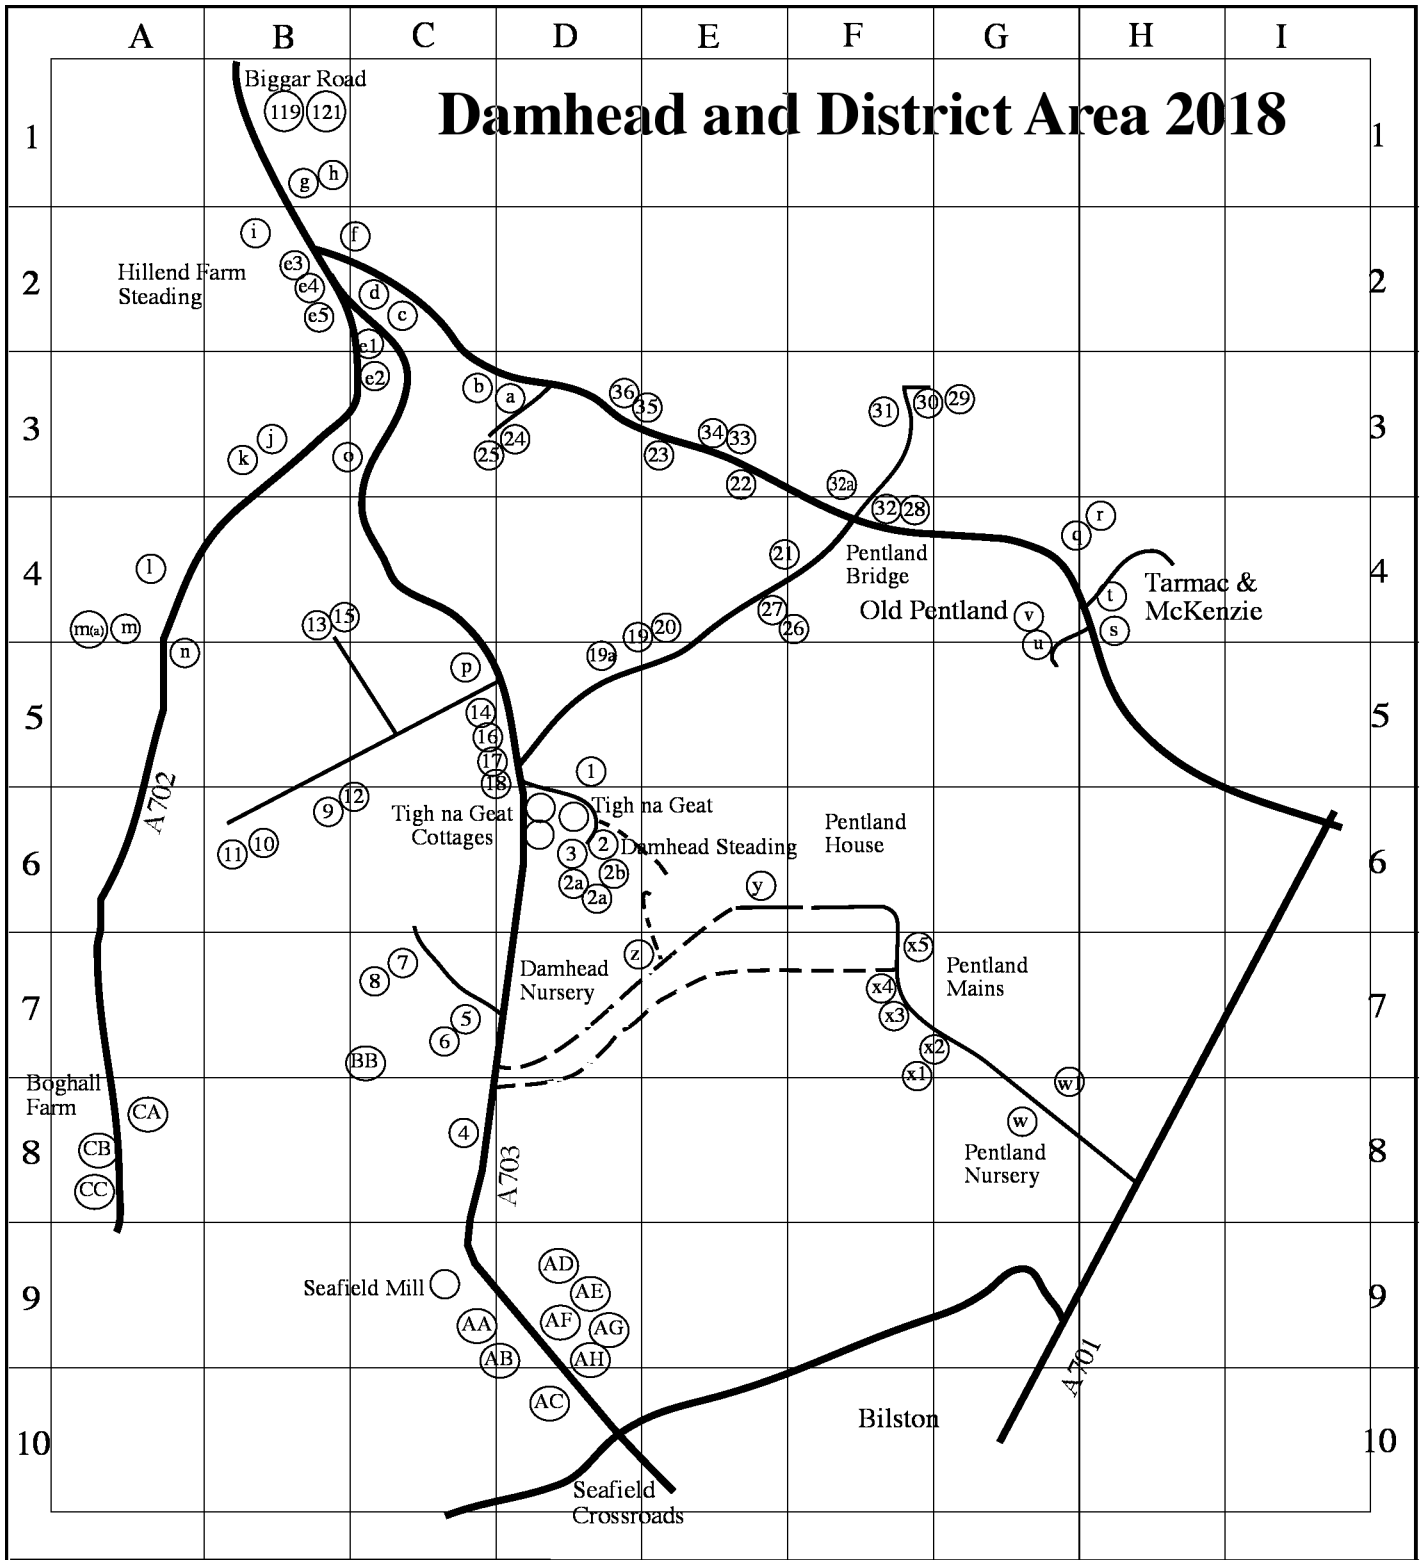

Damhead and District Area 2018

Key to house locations

<p>a Roseneath b The Cottage c Glengarf d Dungavel e1 Hillend Cottage e2 Hillend Farm Cottage e3 North Hillend House e4 Hillend House e5 Glencrosk f The Tryst g Goldburn Cottage h Goldburn i Calderstones j Kintallon k Three Wheels l Erraid Cottage m Erraid House</p>	<p>D3 C3 C2 C2 C2 C3 B2 B2 BC2 B1 B1 B2 B3 B3 A4 A4</p>	<p>m(a) Erraid Studio n Faygate o Auchnacree p Pentland View House q Old Pentland Cottage r Flowerfield s Old Schoolhouse t The Cottage u Old Pentland Farm v Jacaranda Cottage w The Cedars w1 Oak Tree House x1 Coig x2 Wyndham Cottage x3 Marine Co x4 Pentland Mains Farm x5 Hillview</p>	<p>A4 A5 BC3 C5 GH4 H4 H4 H4 G4/5 G4 G8 G8 F7 F7 G6 F6</p>	<p>y Pentland House z Pentland Lodge</p>	<p>37 39 Scafield No. 12 13 14 11 10 9 8 8 9 9 7 6</p>	<p>F6 D7 C9 D9 D9 D9 D9 D9 C7 A8 A8 A8</p>
--	---	---	--	--	--	--